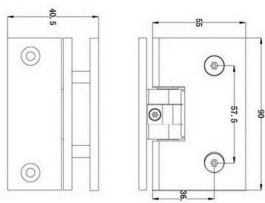

PRODUCT SHEET

Description:

Shower Hinge "Turku" 90DG, SS-Look, Offset Back Pl, 6-10mm Glass Thickness, W/Angle Adjustment Function & 25DG, Return Function, Brass Material, Straight Edges

Item number:

15.24.225-0

Units	Box	Carton	HS Code	Barcode
Pcs.	1	20	8302100090	
				5704866061384

SISO A/S

Mileparken 11
DK-2740 Skovlunde
Denmark
VAT: DK 24786013

Phone +45 45 830 900

www.siso.dk
siso@siso.dk

Danske Bank
Nytorv Branch
Copenhagen
SWIFT: DABADKKK

Account no.
4180 3112 112936
IBAN Account
DK7230003112112936