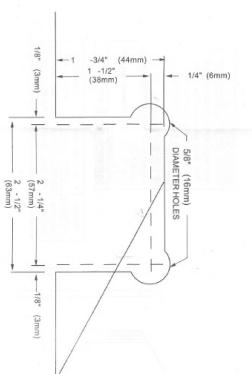

## Description:

Shower Hinge "Turku" 90DG, SS-Look, Offset Back Pl, 6-10mm Glass Thickness, W/Angle Adjustment Function & 25DG, Return Function, Brass Material, Straight Edges

## Item number:

15.24.225-0

Units	Box	Carton	HS Code	Barcode
Pcs.	1	20	8302100090	
				5704866061384